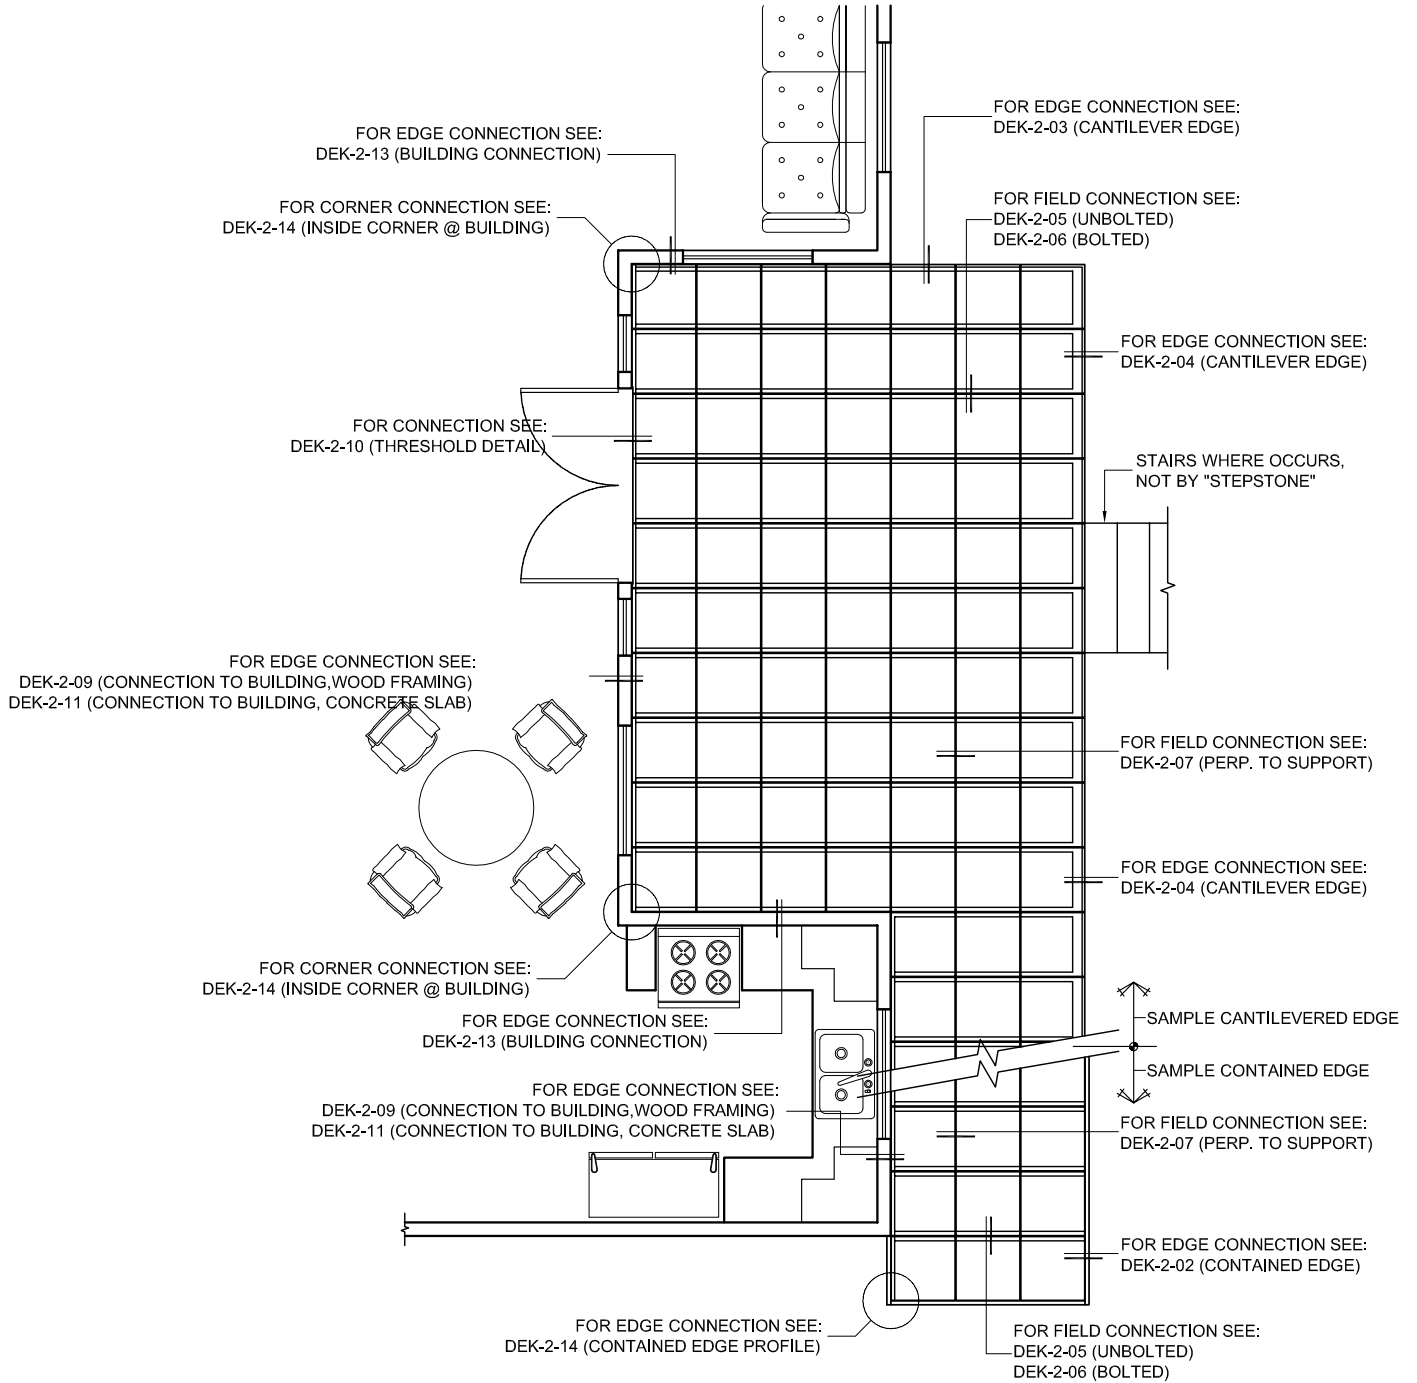

Dekstone®

Dekstone® Architectural Series

SAMPLE FLOOR PLAN

3/16" = 1'-0"
FILE: DEK-1-08

REV: 01.19.06

Visit us at our website www.dekstone.com