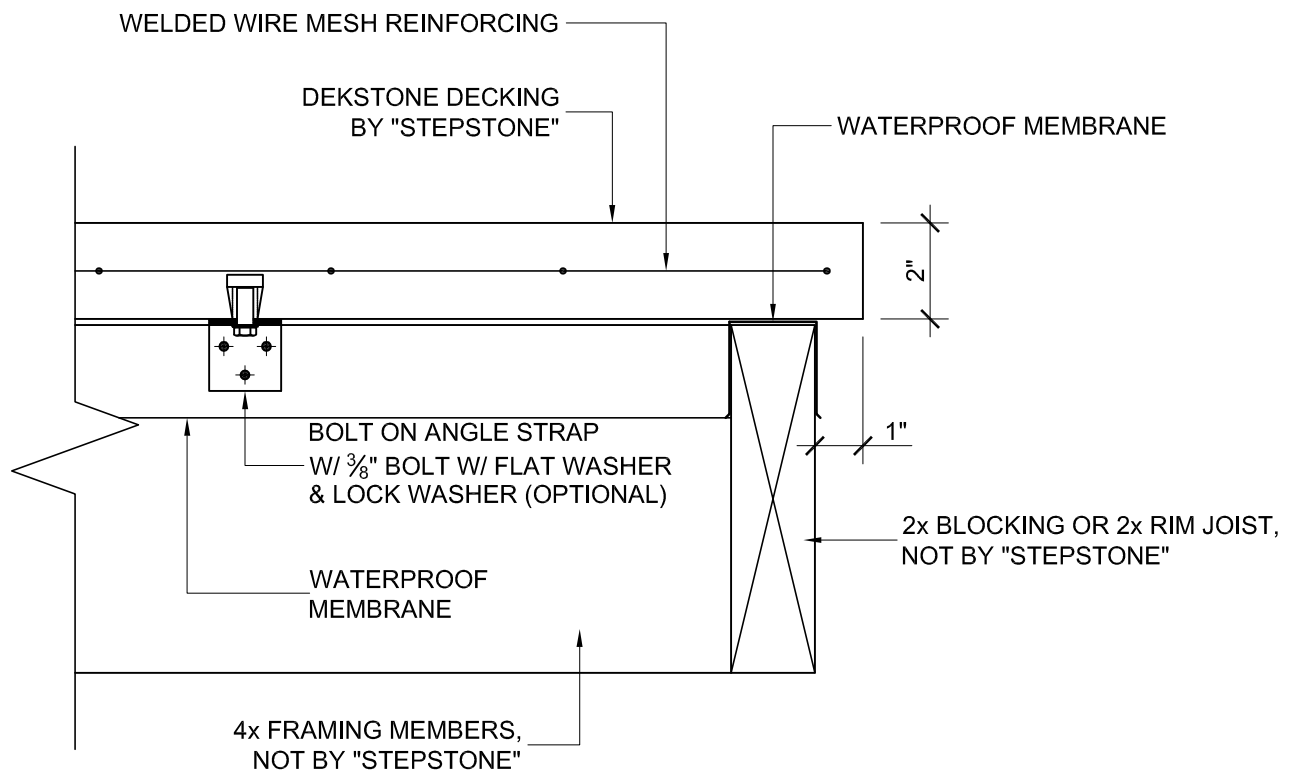

Dekstone®

Dekstone® Architectural Series

CANTILEVER EDGE PERPENDICULAR TO SUPPORT

3" = 1'-0"

FILE: DEK-2-04

REV: 01.19.06