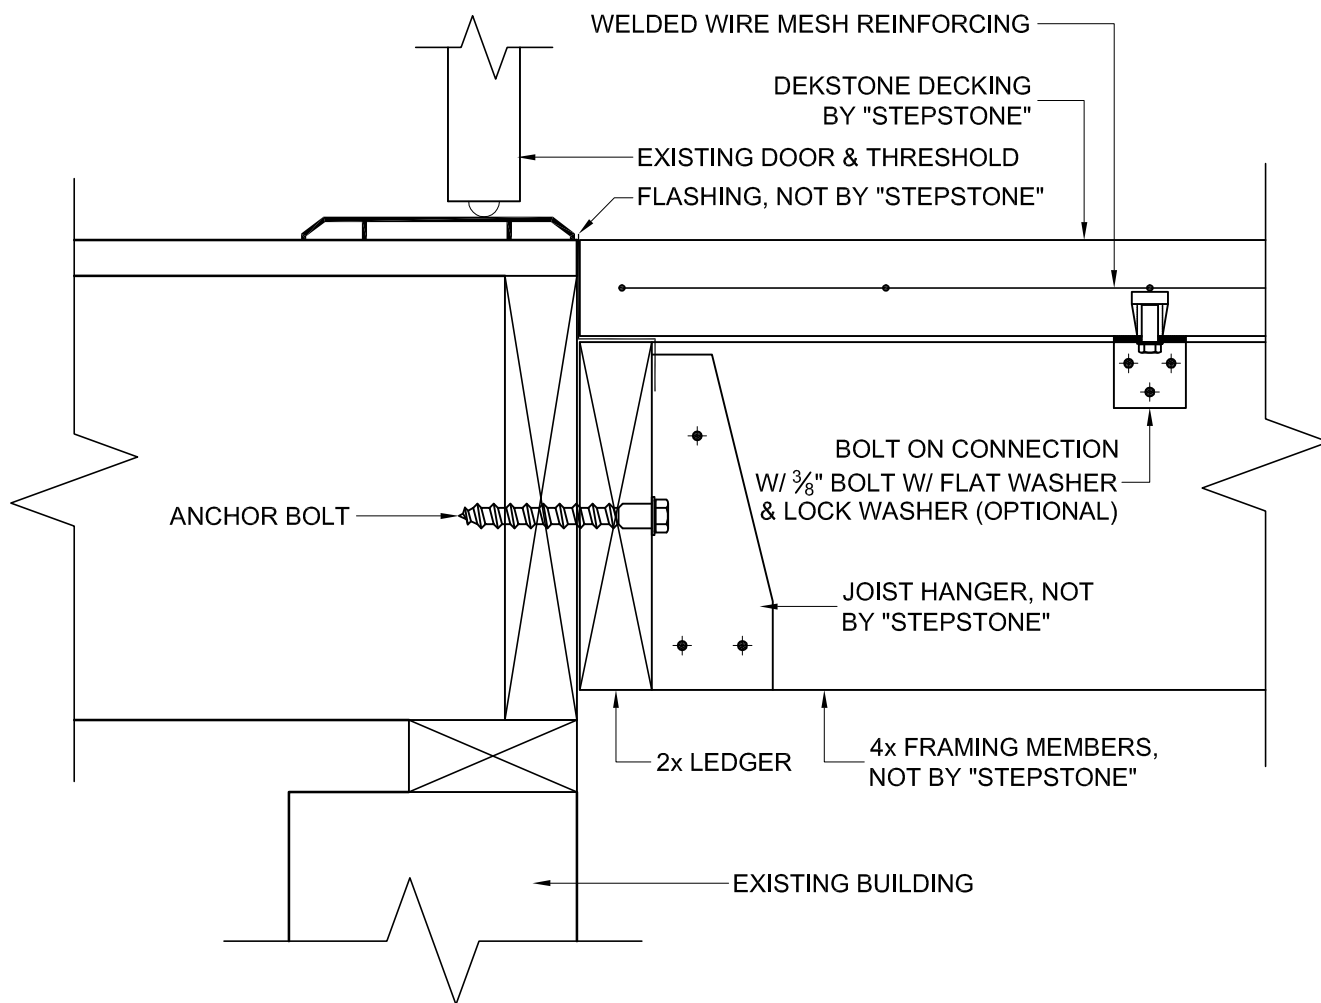

Dekstone®

Dekstone® Architectural Series

SUGGESTED THRESHOLD DETAIL

3" = 1'-0"

FILE: DEK-2-10

REV: 01.19.06