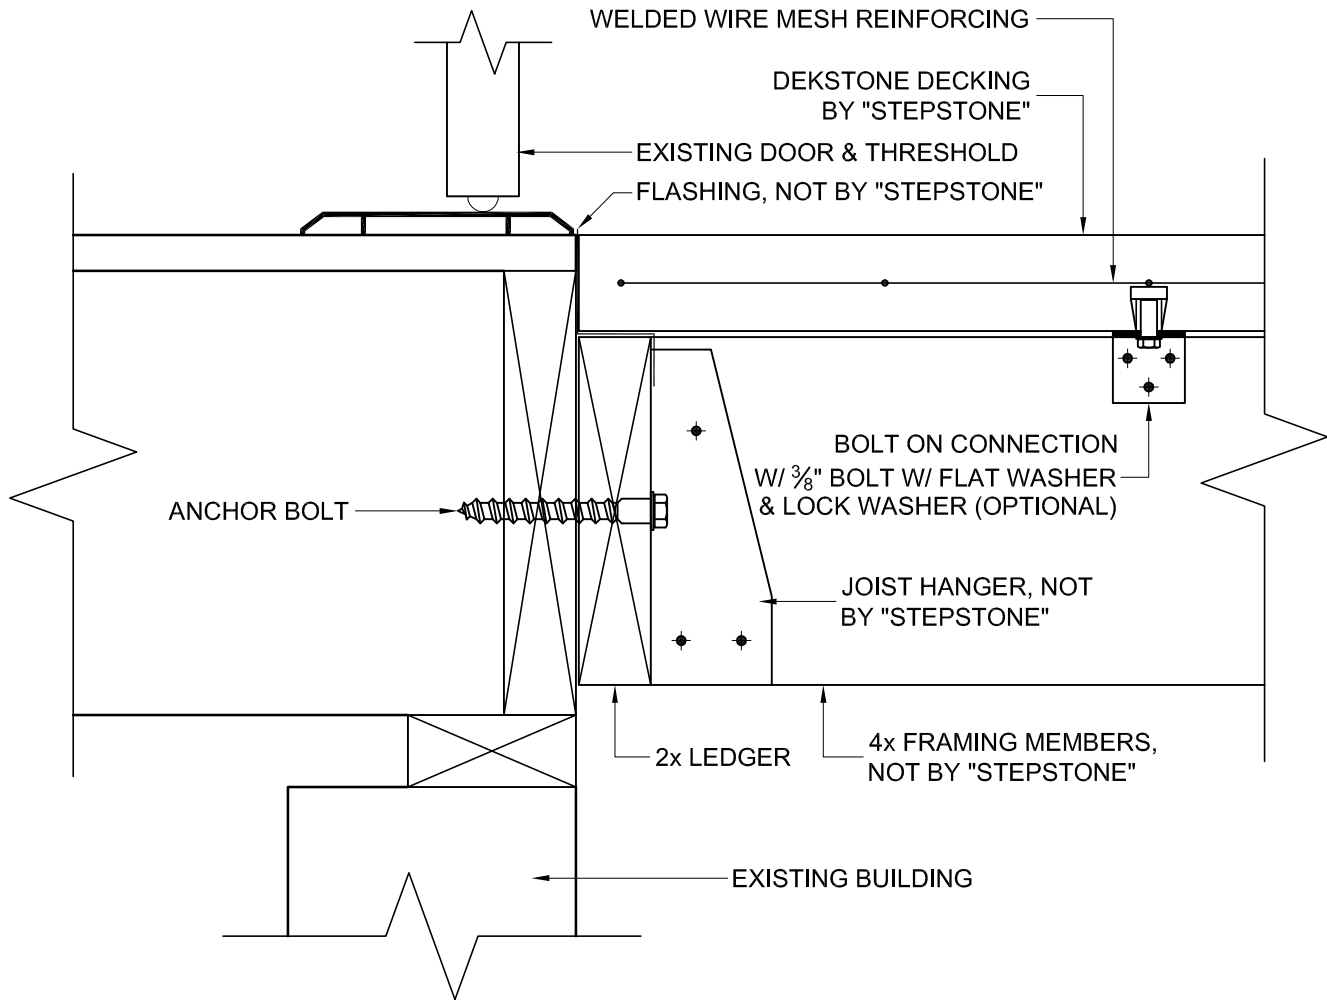

## SUGGESTED THRESHOLD DETAIL

3" = 1'-0"

FILE: DEK-2-10

REV: 01.19.06