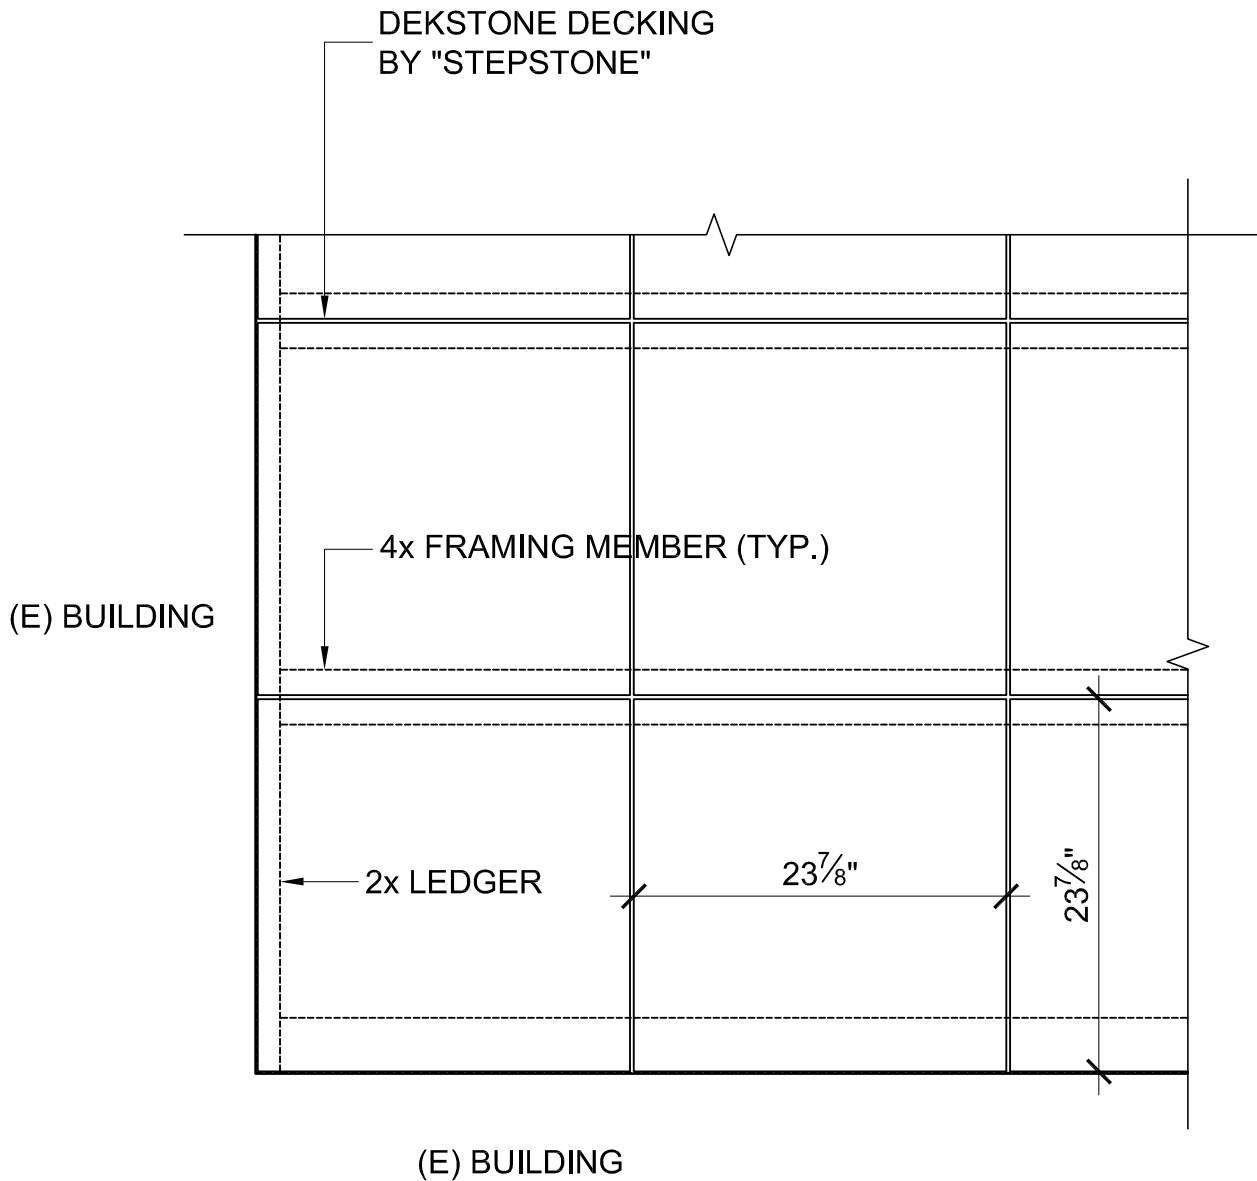

## INSIDE CORNER @ BUILDING

1" = 1'-0"

FILE: DEK-2-14

REV: 01.19.06

Page 14

Visit us at our website [www.dekstone.com](http://www.dekstone.com)

**Stepstone, Inc.**  
800.572.9029

17025 SOUTH MAIN ST., GARDENA CA 90248 TEL 310.327.7474 FAX 310.217.1424